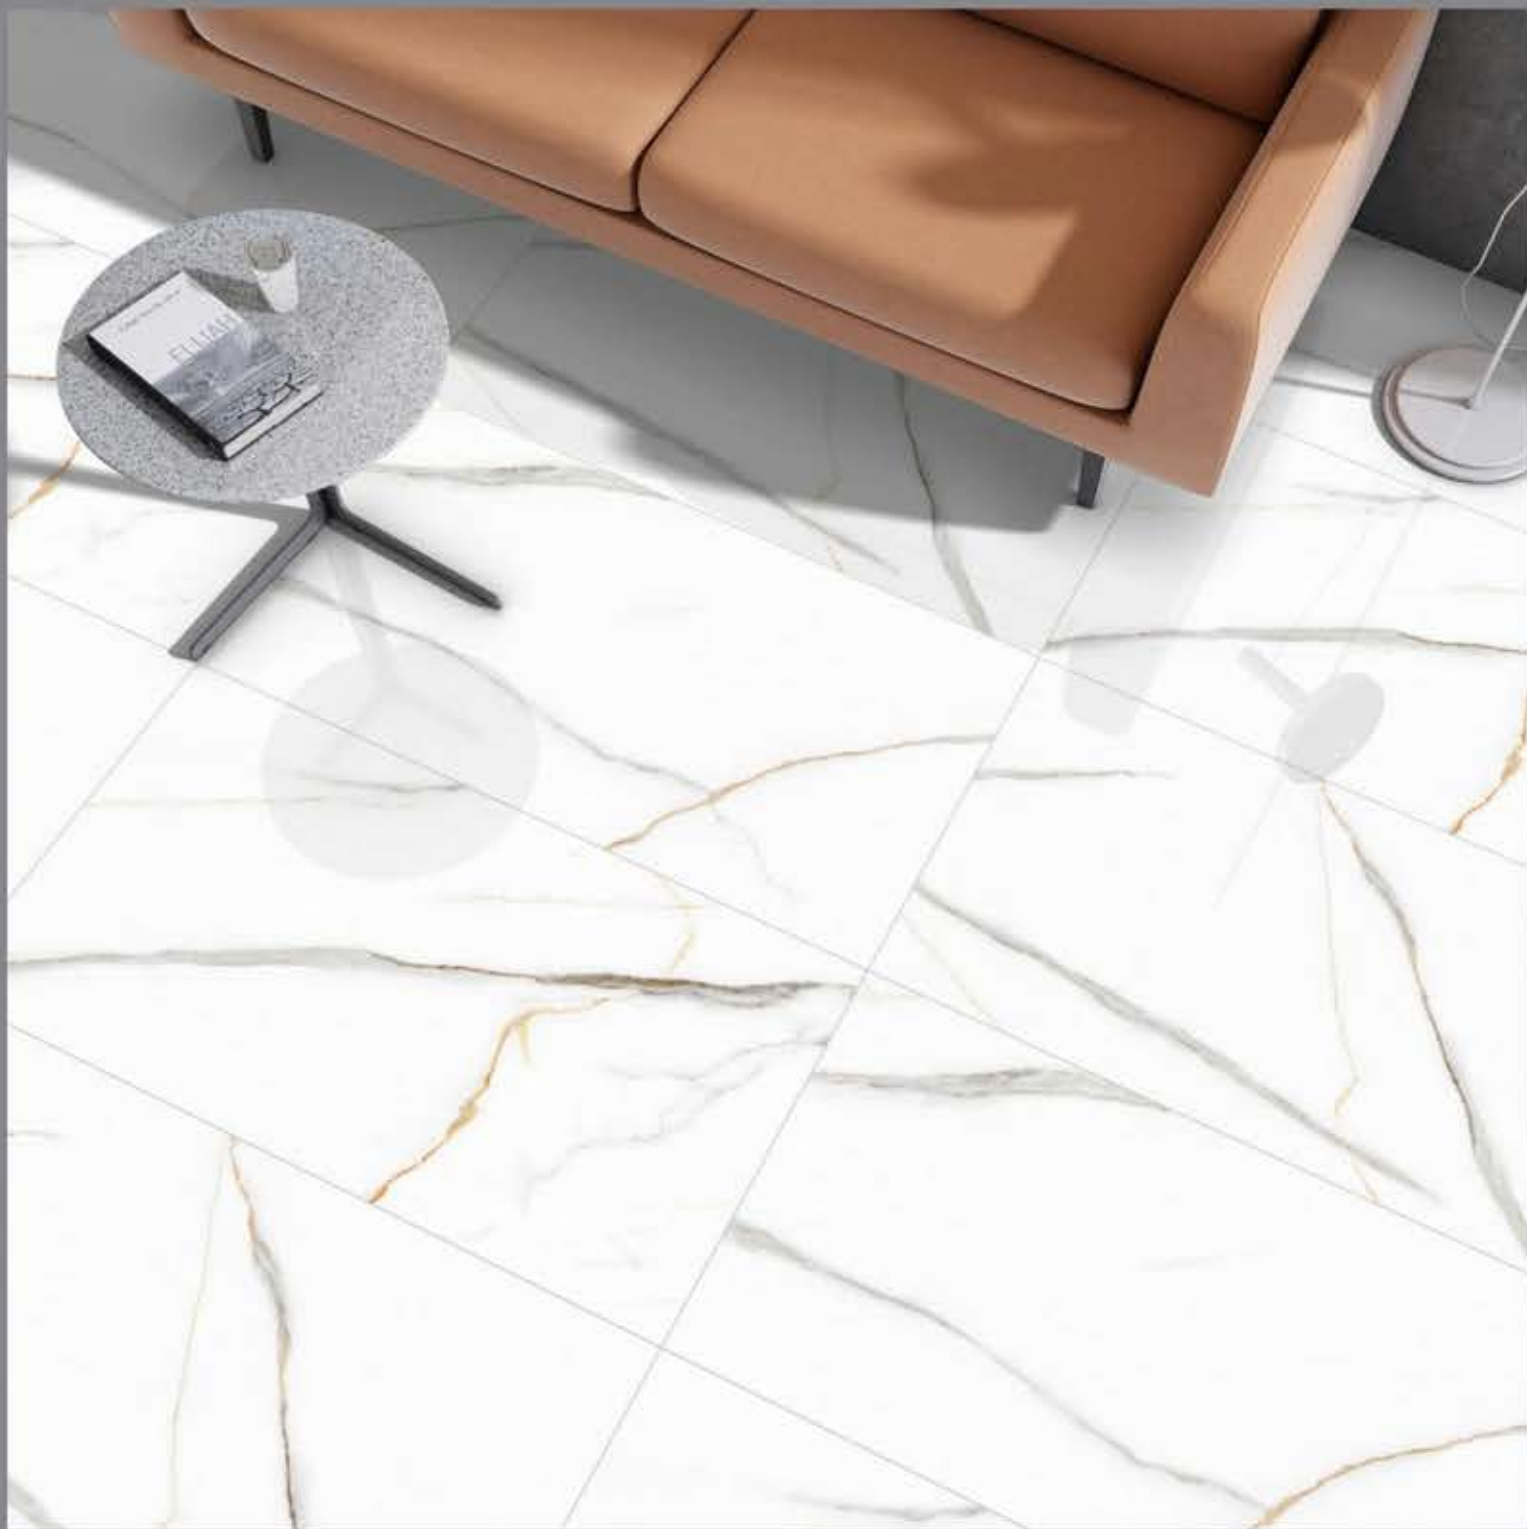

ANGEL STATUARIO

Size :
600 X 1200 MM

Finish :
Glossy Collection